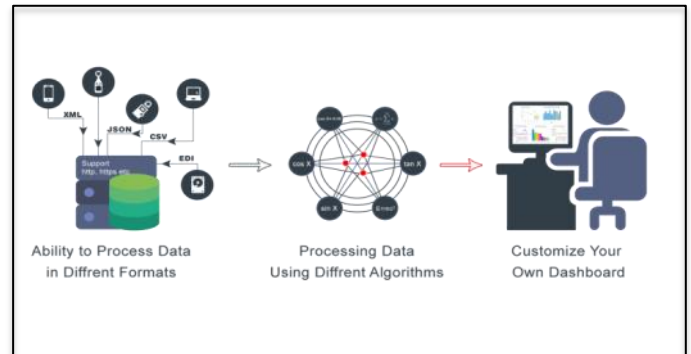

(continued from front page)

• Embedded SDK

The embedded SDK provides developers with a quality embedded port to some of the most common Wi-Fi, bluetooth and Ethernet-based embedded platforms.

• Device Management

Built-in support to manage device status, deploy firmware updates, and control versioning. Updates can be rolled out simultaneously to all devices or dynamically.

• Device Connectivity & Security

A device connectivity layer that enables developers to quickly connect devices and communicate data over encrypted connections using industry-standard TLS protocol.

Key Features

- ✓ IoT (Internet of Things) enabled solution
- ✓ Real-time communication capabilities: One-to-one, group chat & broadcast features
- ✓ Transform your data into reports: Chart implementation which shows graphical representation of data analysis, report generator & statistical reports
- ✓ Visualize and Monitor your data: Implemented a tiered data protection and sensitive data will get converted into unreadable codes to prevent anyone from accessing it
- ✓ Upload or Download your data
- ✓ Secure your data
- ✓ Business Intelligent services
- ✓ Role based authentication: User based role management, group based role management, hierarchy based role management etc.
- ✓ Geo-location: Geo-Location integration for tracking and mapping nearby services
- ✓ Push Notifications
- ✓ Social media integrations
- ✓ Calendar & Reminders